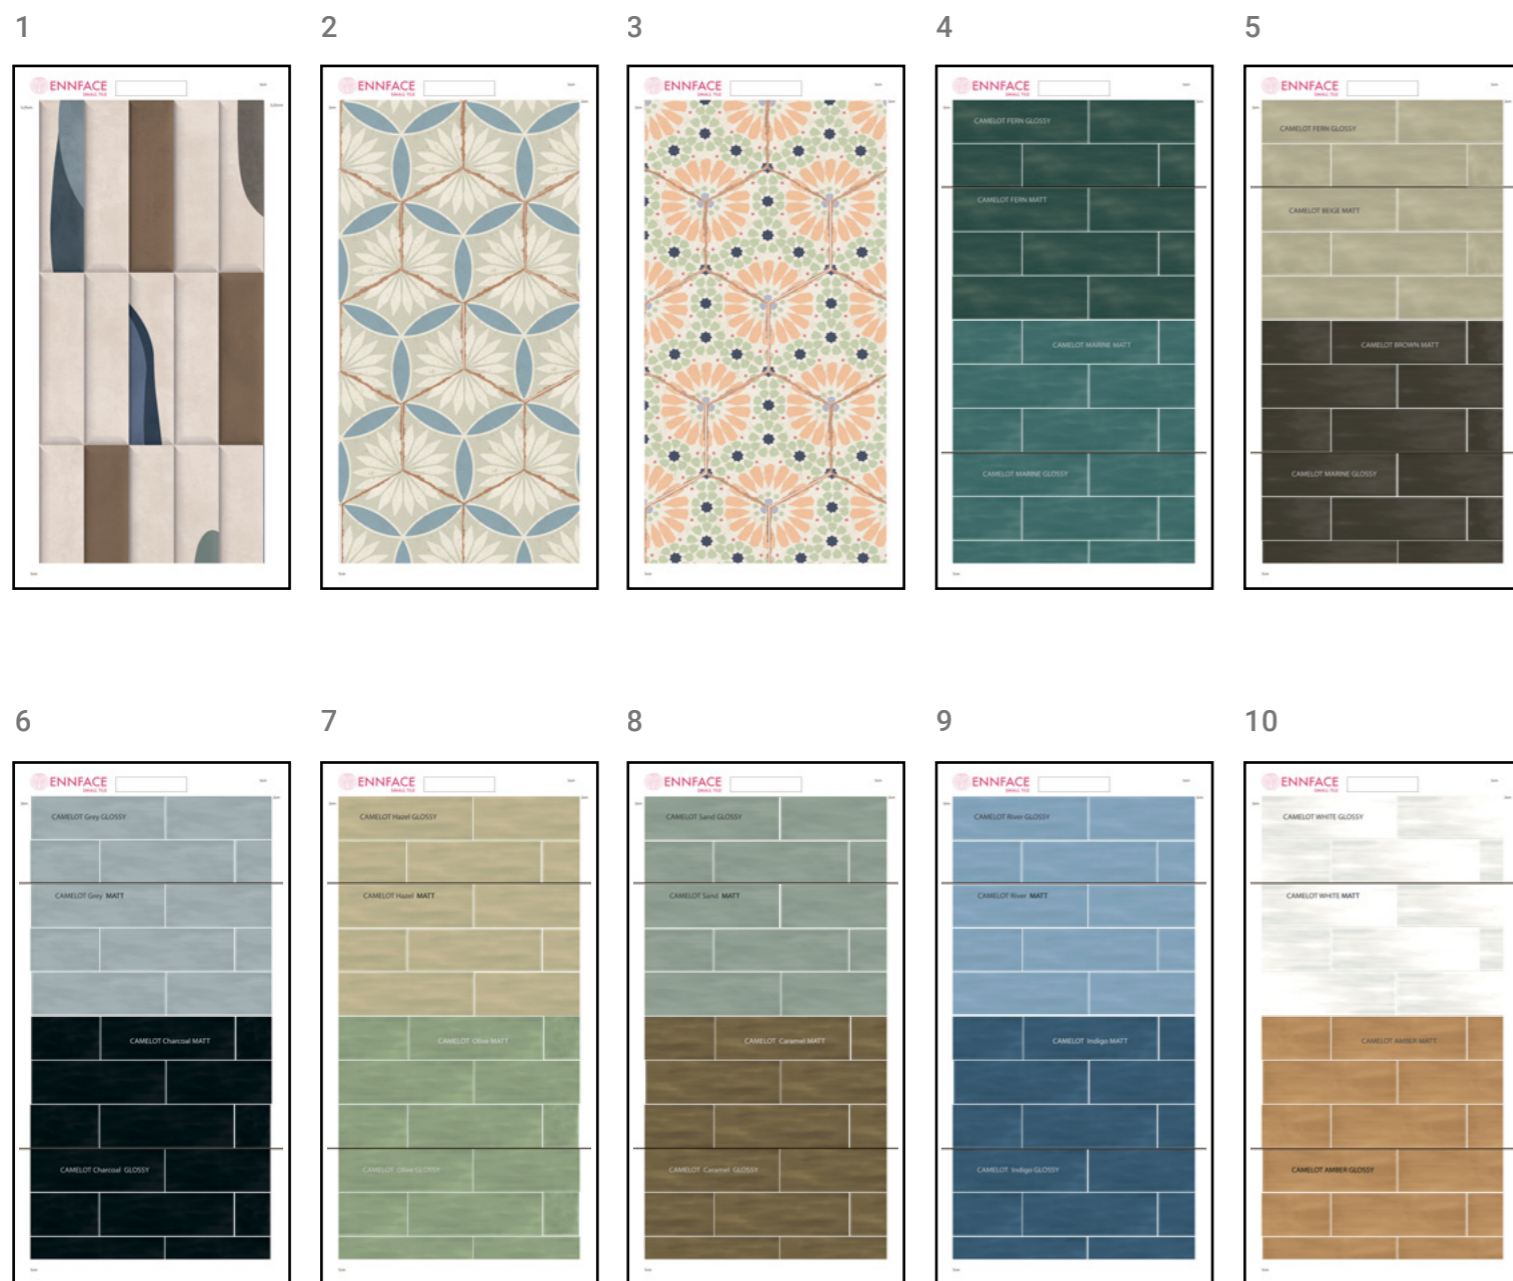

5

Комплект №1 напольного стенда ENNFACE Small Tiles

ENNFACE

Комплект шевронов ENNFACE Small Tiles 80x450

1 NORWAY ALMOND

2 NORWAY IVORY

3 NORWAY UMBER

4 OAKLAND GINGER

5 OAKLAND GREIGE

6 OAKLAND HONEY

SPC

ENNFACE

1 ALDER UMBRA 2 ALDER CREAMY 3 ALDER GOLDEN 4 ALDER CAPPUCINO 5 PARQUET GREIGE

6 ALDER NATURAL 7 ALDER GRAPHITE 8 COUNTRY BROWN 9 ALDER INK 10 PARQUET CHOCOLATE

3 ANTIQUE GREY

4 PIETRA GREY

5 LAURENT

6 GALAXY WHITE

7 GRANITE WHITE

8 GRANITE BIANCO

9 GRANITE GREY GLOSSY

10 GRANITE GREY MATT