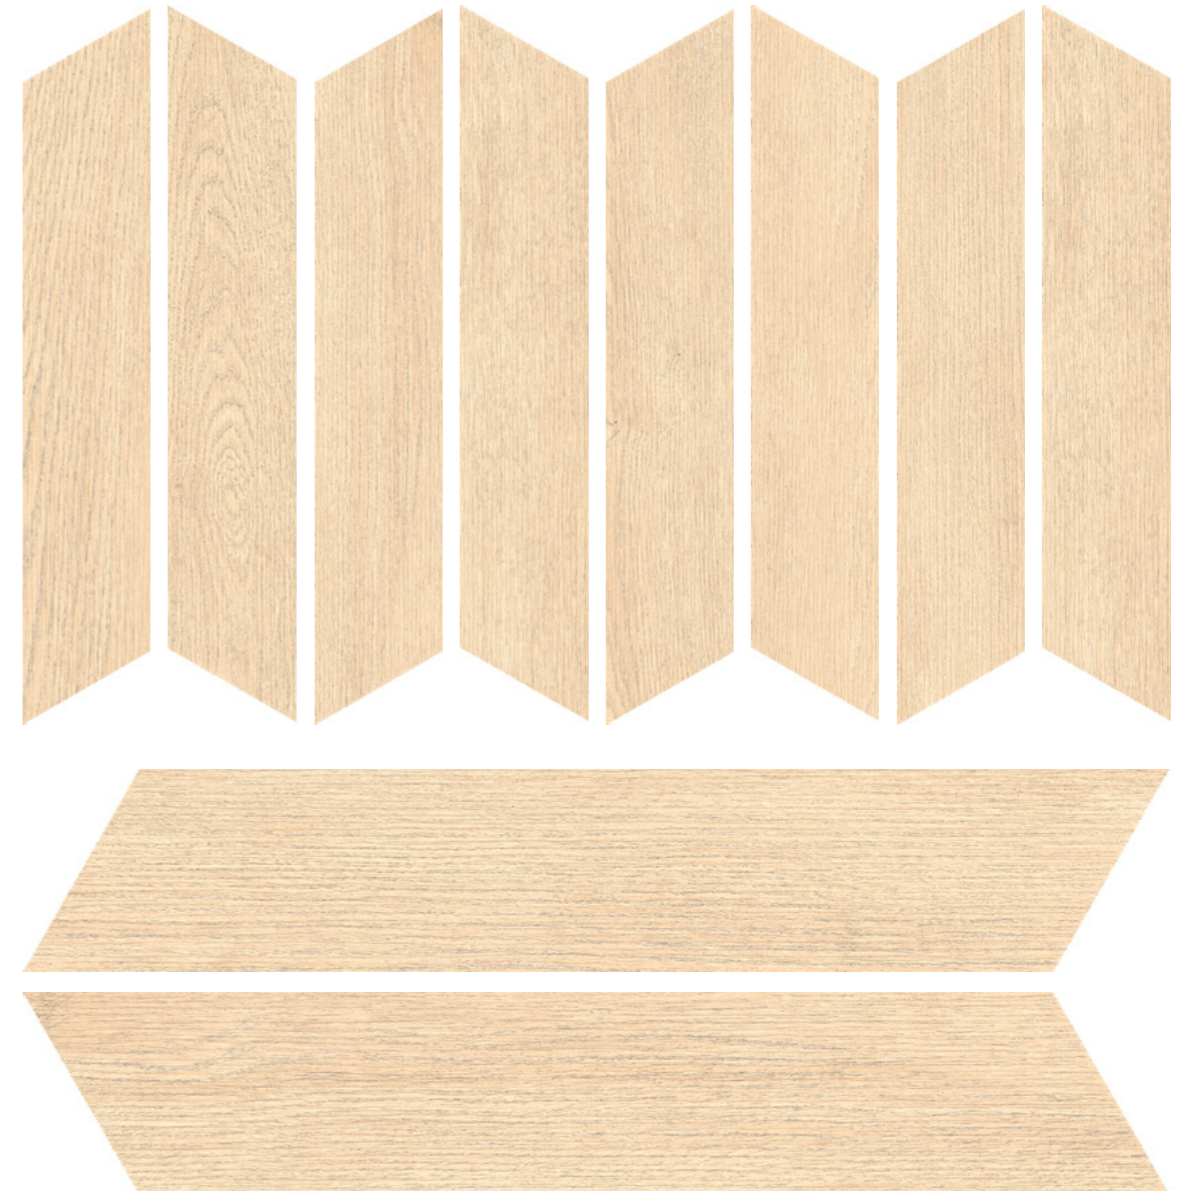

NORWAY IVORY

ENWD6027SR845

size
8x45x0.8 cm

finish
matt + relief

faces
36