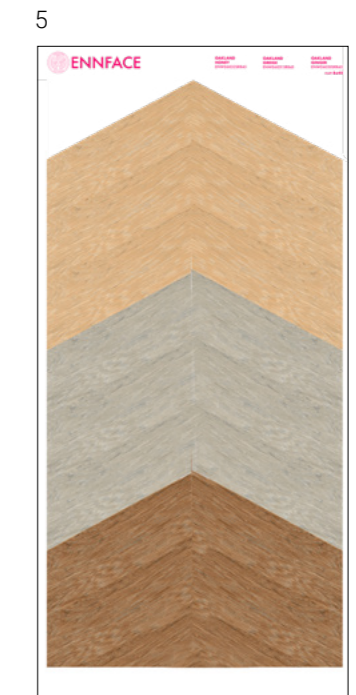

ВЫСТАВОЧНЫЙ СТЕНД SMALL TILE 1

СТЕНД НАПОЛЬНЫЙ

50 X 80 X 170 CM