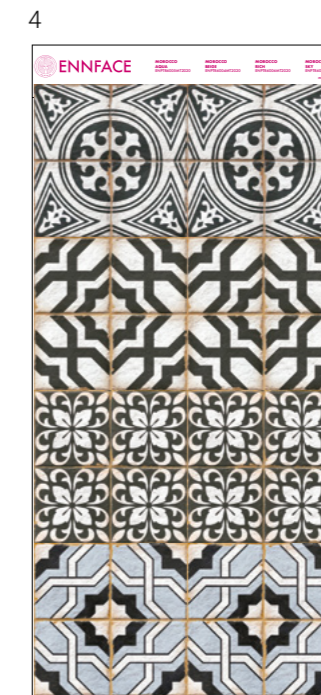

ВЫСТАВОЧНЫЙ СТЕНД SMALL TILE 1

СТЕНД НАПОЛЬНЫЙ

50 X 80 X 170 CM